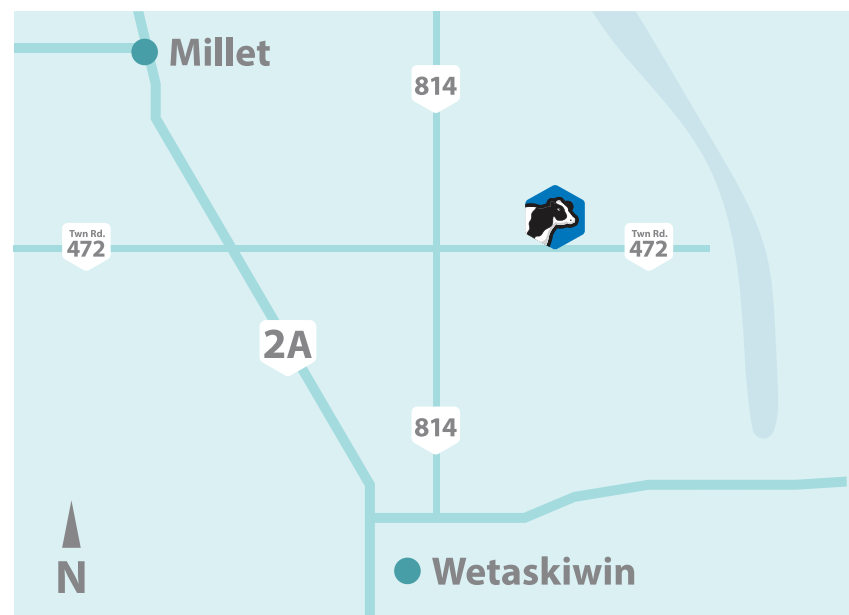

Ever wonder where your dairy products come from?

You're invited to a

Saturday, June 17, 2023

**At Breevliet Dairy
234036, Township
Road 472 Millet, AB**

8 AM -12 PM

- Games
- Puppet show
- Bouncy cow races

Scan code for
more information

Please leave your
pets at home

Directions

From Millet: South on Hwy 2A, East on Twn Rd 472, drive for about 8 km, farm is on your left.

From Wetaskiwin: North on Hwy 814, East on Twn Rd 472, drive for about 3 km, farm is on your left.