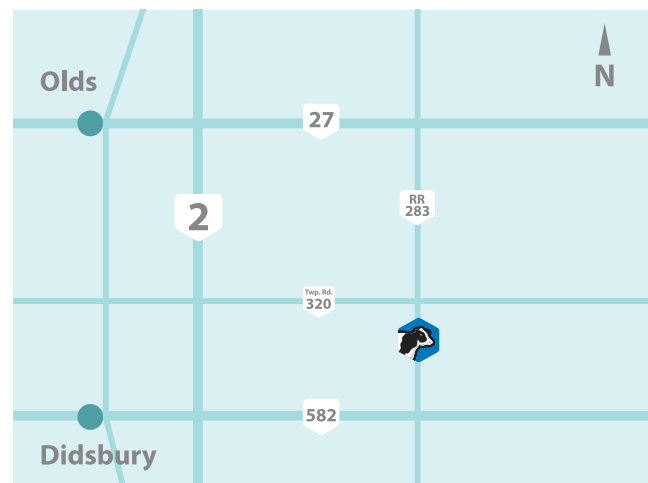

Ever wonder where your dairy products come from?

You're invited to a

Saturday, June 25, 2022

**Buffalo Rock Dairy,
32035 RR283
Didsbury, AB**

8-12 PM

- Hot and Healthy Breakfast
- Barn Tours
- Cow Milking
- Balloon & Glitter Tattoo Artists

Scan code for
more information

Please leave your
pets at home

Directions

From Olds: From Hwy 2 go East on Hwy 27. Turn South on Range Road 283 and look for signs for parking.

From Didsbury: From Hwy 2 go East on Hwy 582. Turn North on Range Road 283 and look for signs for parking.